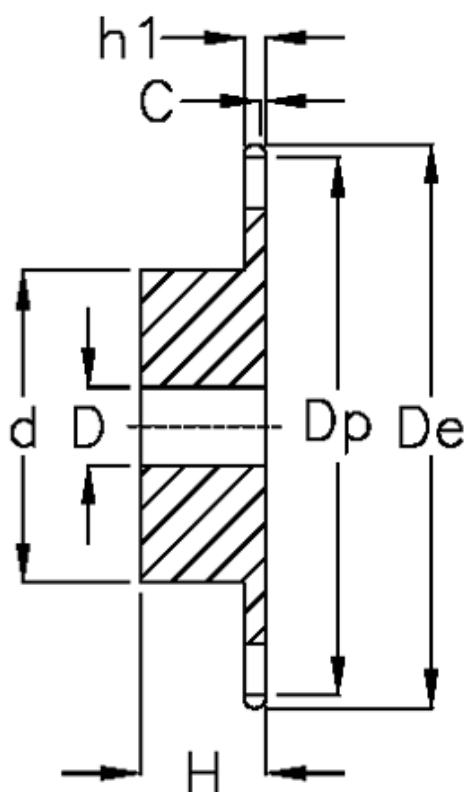

Data Sheet

Article number: 616011010030

Description: Sprocket 24 B-1 Z=30 simplex
predrilled

Measures

C	= 4
d	= *160
D	= $30 \pm 0,5$
De	= 379.5
Dp	= 364.5
For chain size	= 1 1/2" x 1"
For chain type	= 24 B-1
H	= 60

h1	= 24.1
Number of teeth	= 30